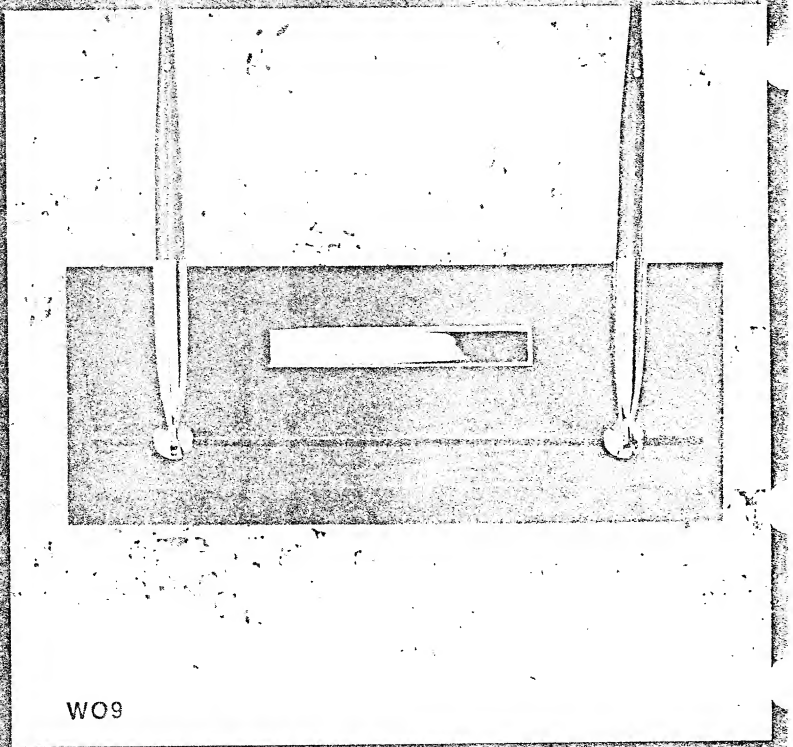

M14

J12/Calendar

S08

S09

W09

**J12/Calendar** Cleaning, perpetual calendar shows day, date, month, permanently attached to sleek jet of steel, 4" x 7 1/2" Spanish only. One smooth-writing black "White Dot" ballpoint. \$37.50